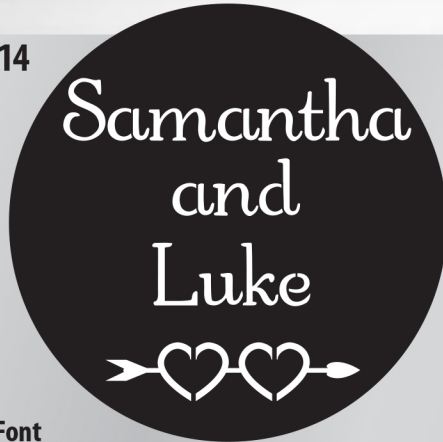

S11

Font
Times (TIME)

S12

Font
Quintly (QUIN)

S13

Font
Edwardian Script ITC (EDWA)
Copper Plate Gothic BT (COPP)

S14

Font
Orange (ORAN)